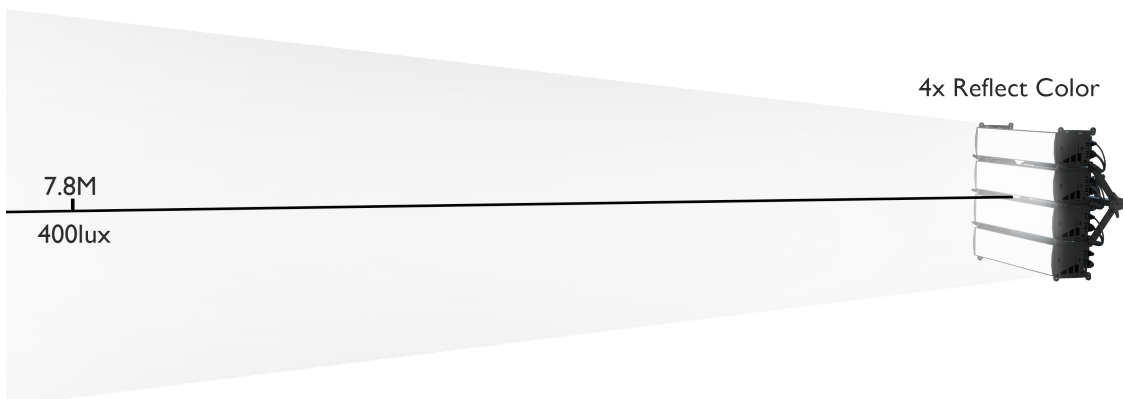

CRI: 98 - TLCI: 98