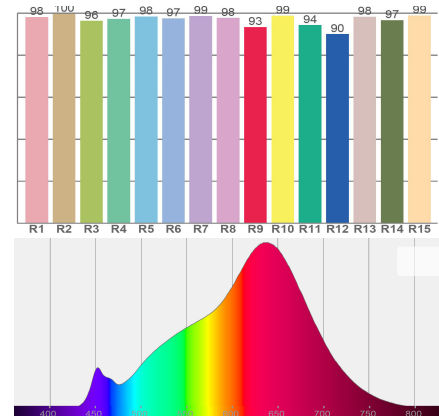

Real colors

Explore the sophisticated color capabilities in the richness of deep blue, the intensity of the double Deep Ruby Red, the lushness of medium green, and the purity of warm and cold white lighting options, meticulously calibrated for optimal performance and the richest skin tones.

REFLECT COLOR

Photometrics

REFLECT COLOR 5600K

CRI: 96,4 - TLCI: 96

REFLECT COLOR 3200K

CRI: 98 - TLCI: 98

ORDER INFO - BB&S Reflect Color Studio

BB&S Reflect Color