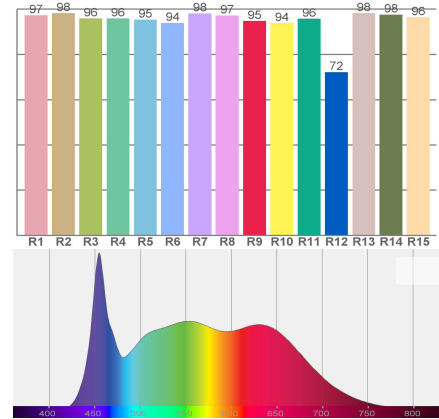

Real colors

Explore the sophisticated color capabilities in the richness of deep blue, the intensity of the double Deep Ruby Red, the lushness of medium green, and the purity of warm and cold white lighting options, meticulously calibrated for optimal performance and the richest skin tones.

Control / Setup

- DMX512/RDM
- 16-Bit dimming 0-100%
- All operation & setup over DMX/RDM

Weight & Dimensions

L: 610mm/2ft.
H: 118mm/6.4”
W: 110mm/4,3”
Weight: 3,6kg/7,9lbs

Temperture Range

Ambient operation from
-20° to 40°C/-4° to 104° F

REFLECT COLOR

Photometrics

REFLECT COLOR 5600K

CRI: 96,4 - TLCI: 96

REFLECT COLOR 3200K

CRI: 98 - TLCI: 98

ORDER INFO - BB&S Reflect Color Studio

BB&S Reflect Color