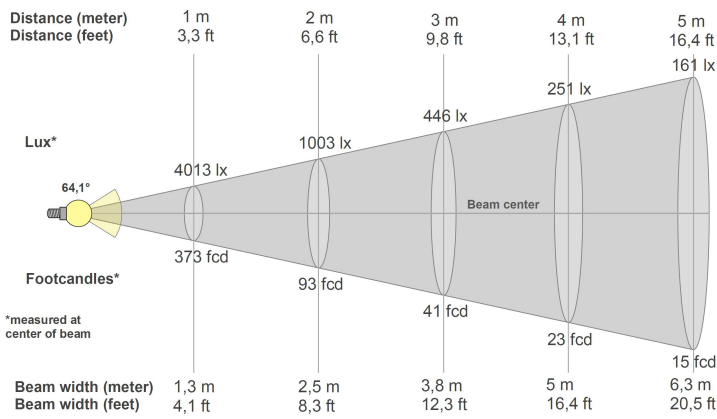

REFLECT COLOR

Photometrics

REFLECT COLOR 5600K