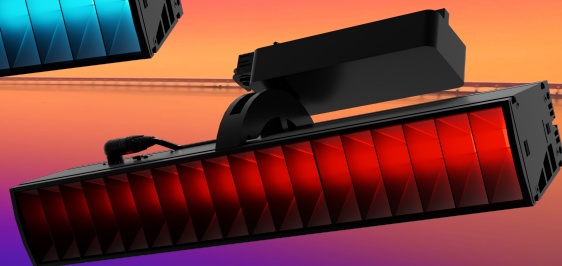

BROTHER, BROTHER & SONS

REFLECT COLOR

Semihard & Soft in one
Great skin tones
High quality color led array

BB&S

LIGHTING PEOPLE

REFLECT COLOR

“Reflect Color Studio is the ultimate lighting fixture for all your lighting needs”

Versatile Performance

Backlit Cyclorama, Key light, Backlight, Fill light, Set lighting, and Foot light – All effortlessly achieved with Reflect Color.

Compact Powerhouse

Reflect Color can be mounted almost anywhere and will appear very discrete in the studio ceiling. Despite of punching out up to 5500 Lumens of white light the 2-foot linear fixture weighs only 3,6Kg/7,9lbs.

From semihard to supersoft

Seamlessly transitioning from semihard to supersoft illumination, Reflect Color offers unmatched versatility in lighting design. At its core is a built-in color mixing chamber, meticulously engineered to deliver exquisite mixed color rendition. This chamber, paired with a steep silver-coated semi-diffused reflector, precisely sculpts a controlled semihard 100 x 60-degree beam, perfectly suited for the 16:9 format. Sliding in the included secondary diffuser transforms the beam into a circular 120-degree supersoft beam.

A full Lighting system Compact and silent

Reflect Color is the latest addition to an ever-growing range of studio lighting products made by Brother, Brother & Sons and will fill in the blanks where full color Capability is needed in one product. As all the other BB&S product ranges CBL, CFL, Reflect Single and Bi-color products the Reflect Color is completely silent (no fans), compact yet powerful & built to last.