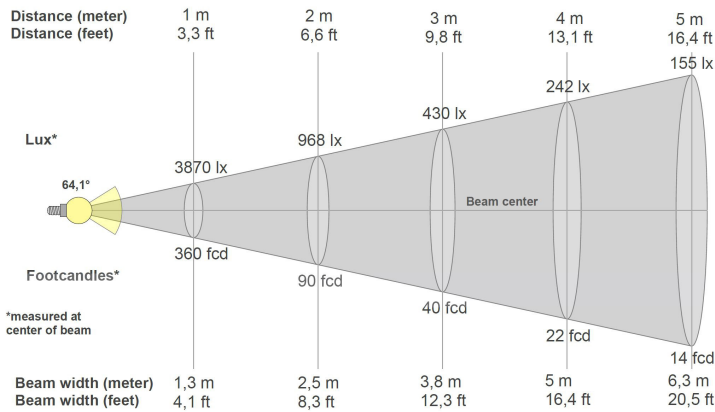

REFLECT COLOR 3200K