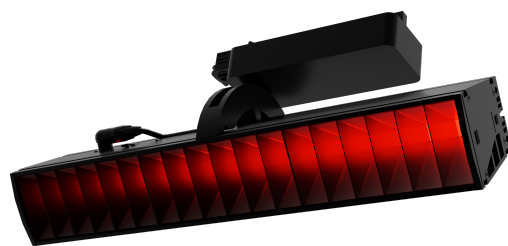

From semihard to supersoft

Seamlessly transitioning from semihard to supersoft illumination, Reflect Color offers unmatched versatility in lighting design. At its core is a built-in color mixing chamber, meticulously engineered to deliver exquisite mixed color rendition. This chamber, paired with a steep silver-coated semi-diffused reflector, precisely sculpts a controlled semihard 100 x 60-degree beam, perfectly suited for the 16:9 format. Sliding in the included secondary diffuser transforms the beam into a circular 120-degree supersoft beam.

A full Lighting system Compact and silent

Reflect Color is the latest addition to an ever-growing range of studio lighting products made by Brother, Brother & Sons and will fill in the blanks where full color Capability is needed in one product. As all the other BB&S product ranges CBL, CFL, Reflect Single and Bi-color products the Reflect Color is completely silent (no fans), compact yet powerful & built to last.

4-Pin Power & Data Cables available in:
0,3m, 0,8m, 1,2m & 2m.

Powercon AC cables available with Shuko or US plug.

RC 6-unit Hybrid PSU

Reflect Color Onetrack box adaptor

Reflect Color Onetrack box adaptor DMX/RDM
Power & DMX/RDM for: 1x Reflect Color