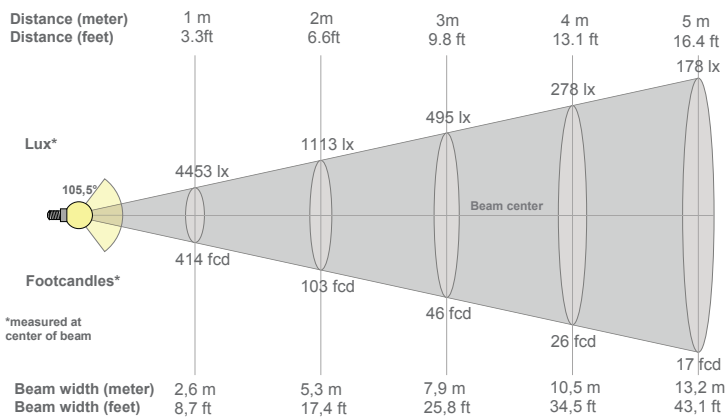

BEAM DETAILS 4300K