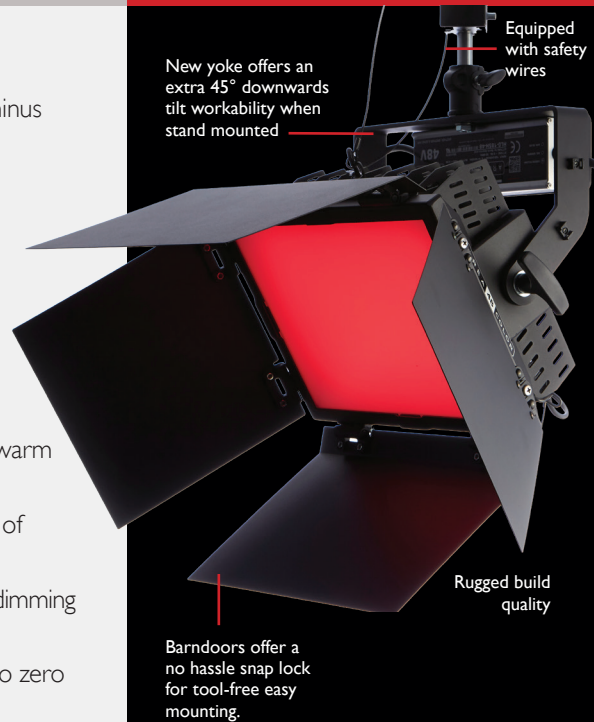

BB&S Area 48 Color

Area 48 Color SKU: BBS-2201

brothers-sons.dk