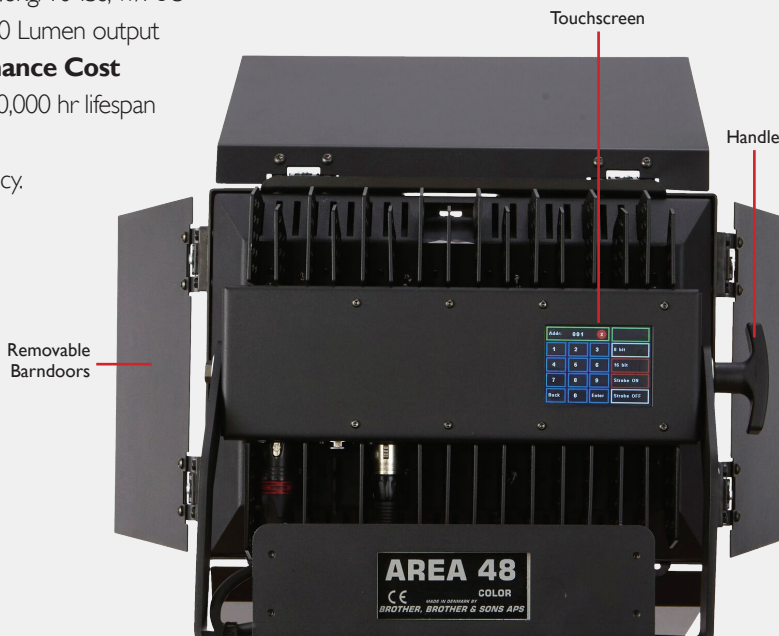

BB&S Area 48 Color

Area 48 Color SKU: BBS-2201

brothers-sons.dk