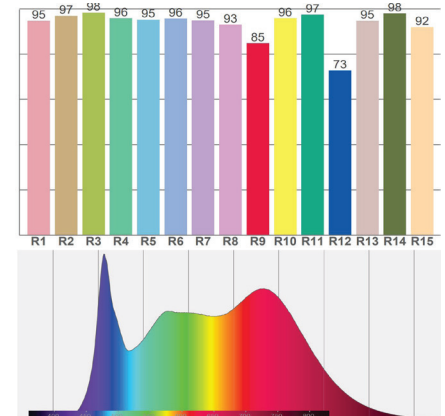

CRI: 95,5 - TLCI: 98