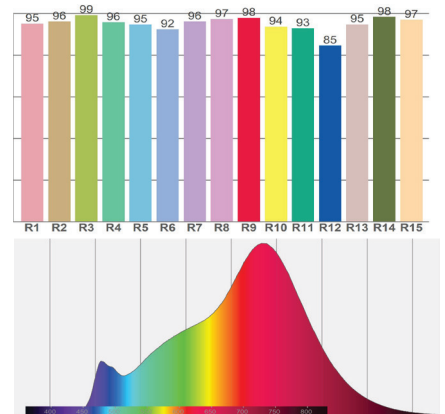

CRI: 95,9 - TLCI: 98