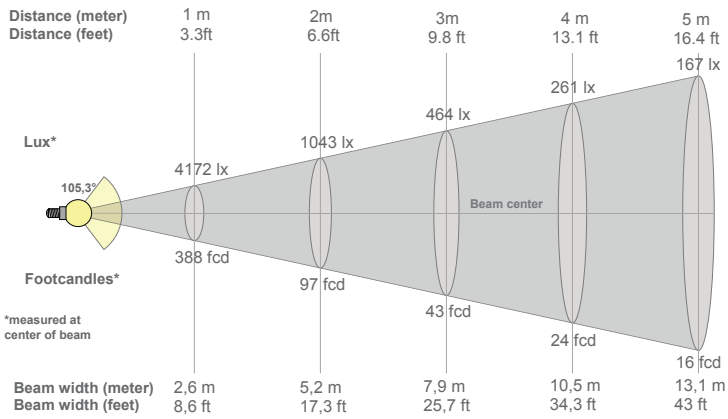

AREA 48 COLOR™

BEAM DETAILS 2700K