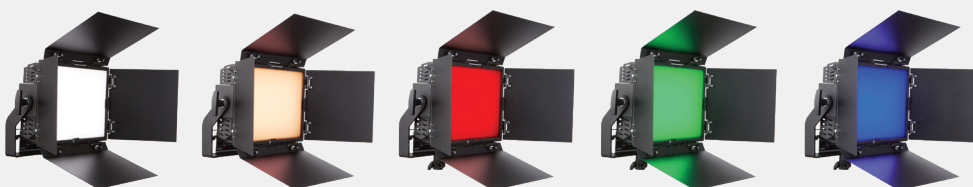

BB&S AREA 48 COLOR SPECIFICATIONS

POWER

- AC Power: 100-240V 50/60Hz
- Max Power Consumption: 160 Watts
- Power Supply: 48VDC

LED

- Premium LED RGBWW arrays
- CCT: 2500K-10000K

CONTROL

- Manual operation via touchpanel
- DMX 512/ RDM
- 8-/16-bit dimming from 0 to 100%

DIMENSIONS

- W: 36cm / 14"
- H: 28cm / 11"
- D: 13cm / 5"
- Weight: 4.6 kg/ 10 pounds incl. PSU & Barndoor

Temperature Range

- Ambient operation from -20° to 40°C / -4° to 104° F

BETTER COLOR RENDITION

WHITE: BB&S engineers discovered that the best whites are obtained by mixing Warm White and Cold White shades. Thus, AREA 48 Color is equipped with selectively binned WW and CW high-quality LED's.

RED: For Primary Color design BB&S has enhanced the intensity and quality of the color RED chromaticity, regardless of luminance. RGB LED's are selectively binned for high color saturation to assure a deep red hue.