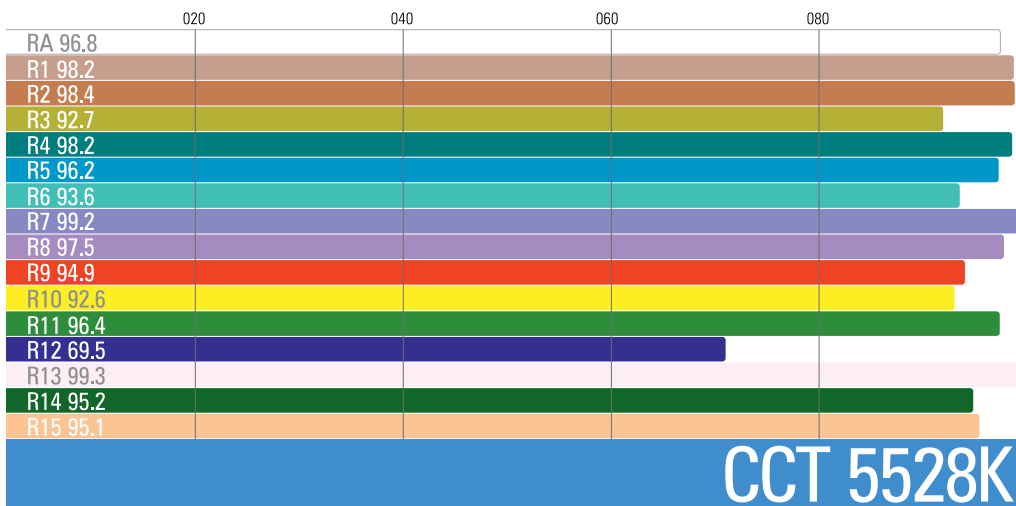

PHOTOMETRICS