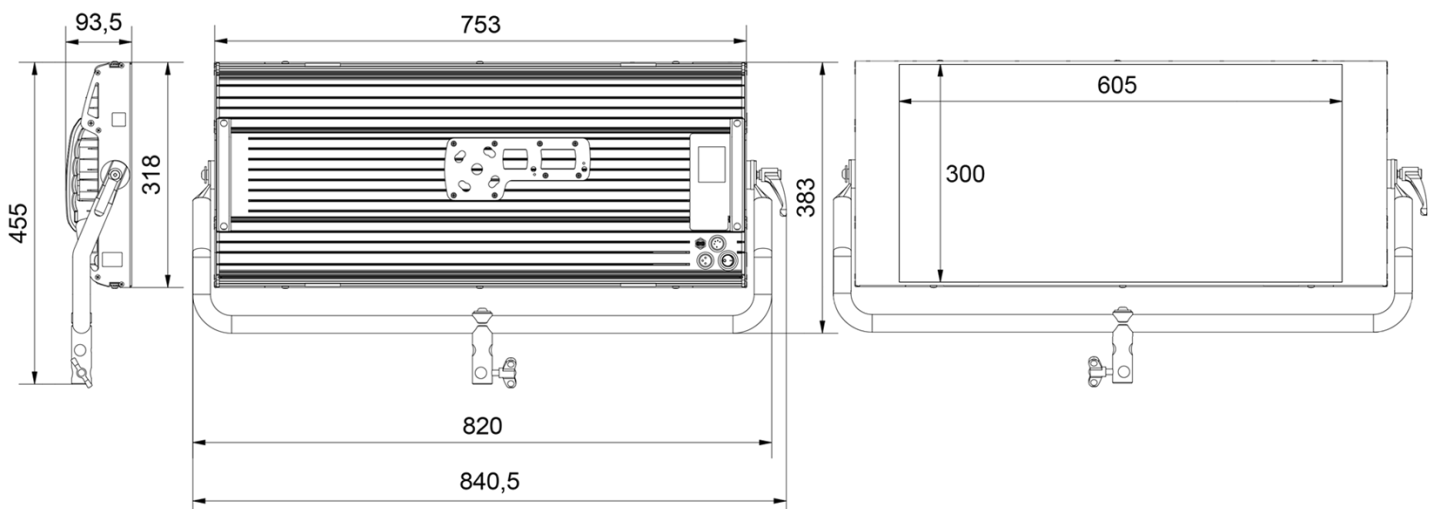

SPECIFICATIONS

COLOUR TEMPERATURE	Continuously adjustable from 2500K to 10.000K
GREEN-MAGENTA	Continuously adjustable from full minusgreen to full plusgreen
COLOR SPECTRUM	Full color spectrum R+G+B+W+CW with hue, saturation, and base colortemperature control
CONTROL COLOR MODES	CCT, HSI, RGB, Gels and Effects base Kelvin white light can be set combined with any color
LIGHT INTENSITY	Dimmable 0 to 100, smooth and flicker-free
LOCAL CONTROL	With 8x shock resistant buttons and color display
WIRE CONTROL	DMX-RDM with XLR-5 in connector
WIRELESS CONTROL	DMX-RDM with LumenRadio, CRMX Wi-Fi Art-Net +VELVET Goya App, Bluetooth
TLCI INDEX	96 at 3344K and 96 at 5528K
PHOTOMETRICS	7982 lux / 741 fc at 1m / 3 feet 1300 lux / 120 fc at 3m / 10 feet
BEAM ANGLE	115°
DIMENSIONS	753 x 318 x 92mm / 29.6 x 12.5 x 3.6 inches
WEIGHT	6.9 kg / 15.2 lbs (panel) 7.6 kg / 16.7 lbs (panel + yoke)
POWER DRAW	225W (0.98A at 220VAC — 2.0A at 110VAC)
POWER SUPPLY	24-35V DC (XLR3). VLock/ Gold Mount battery plate 90-264V AC 50/60Hz
LED RATED LIFE	More than 50.000 hours
POWER CONNECTION	Neutrik PowerCon TRUE1 TOP In connector
OUTPUT FREQUENCY	2000 fps
OPERATION TEMPERATURE	From -20°C to +40°C
COOLING	Silent and fan-free passive cooling
PROTECTION	IP54 weatherproof, indoor or outdoor use
VELVET LED CYC TECHNOLOGY	Selected BIN LED core unit + optic diffuser + CPU software control
RIGGING OPTIONS	Aluminum yoke with 28mm junior pin, multiple ¼"-20 rigging points, pole-operated yoke.
QUICK MOUNTING ACCESSORIES	Foldable SnapBag, foldable Snapgrid, removable barn doors, cordura case, hard case
CONSTRUCTION & FINISH	Fixture and yoke made of 100% black powdercoated extruded and sheet aluminum

WIRE VIEW