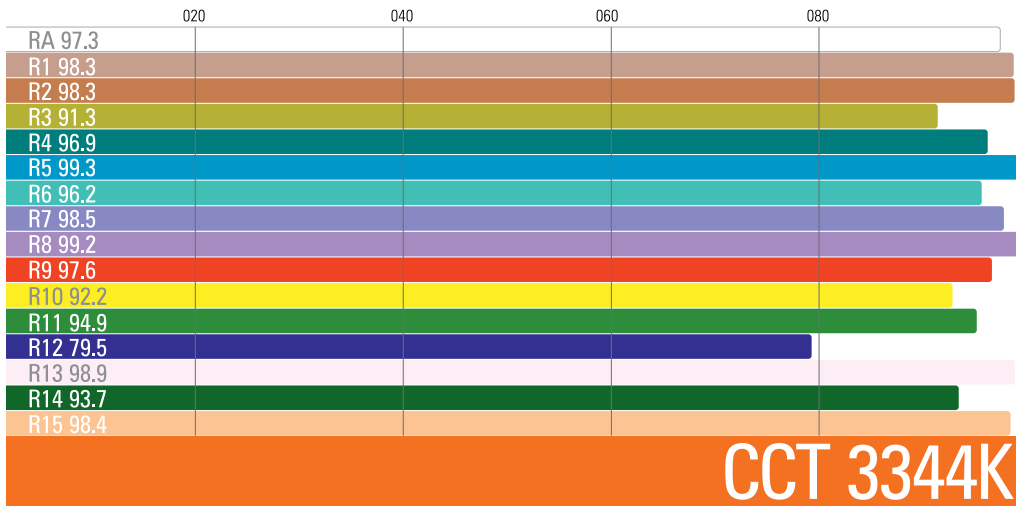

PHOTOMETRICS