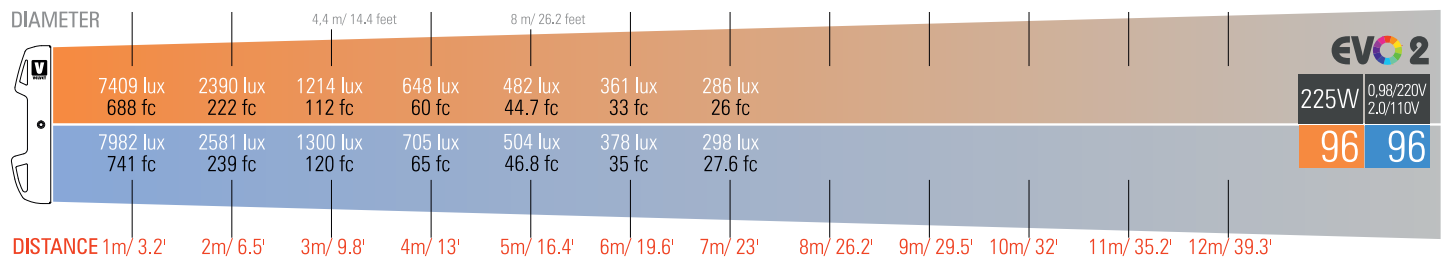

PHOTOMETRICS