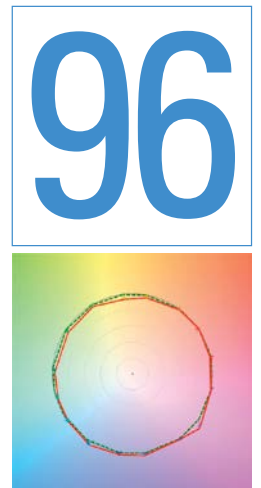

PHOTOMETRICS