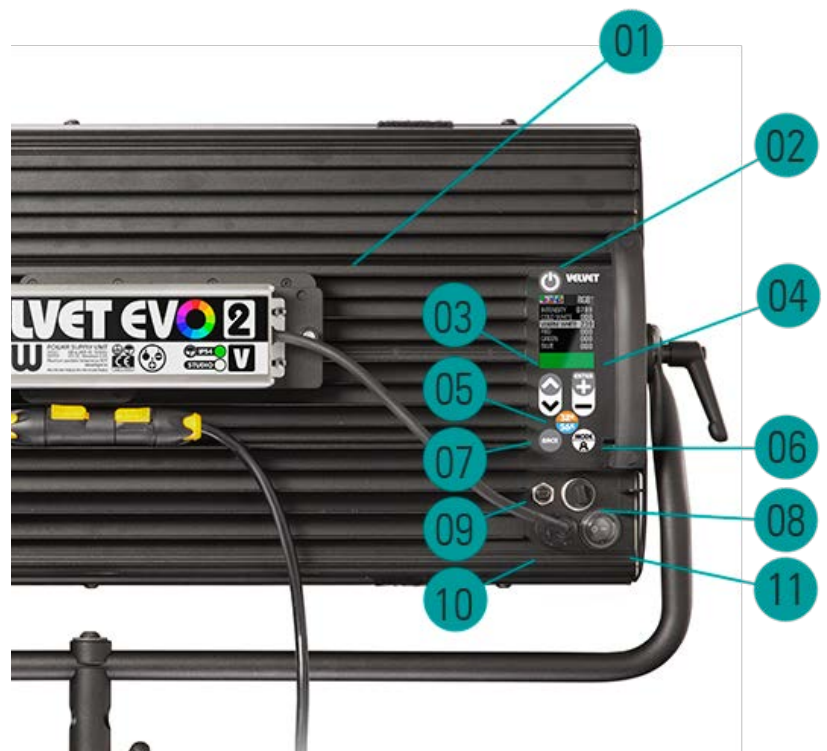

1. Accessories mounting plate
2. Light power buttons
3. Up and down scroll buttons
4. Enter/+ & - adjustment buttons
5. 3200K / 5600K quick access buttons
6. Mode selection/ Lock buttons
7. Back button
8. XLR-5 DMX RDM In & Out connector
9. Mini USB connector
10. XLR-3 DC In connector
11. Main power switch